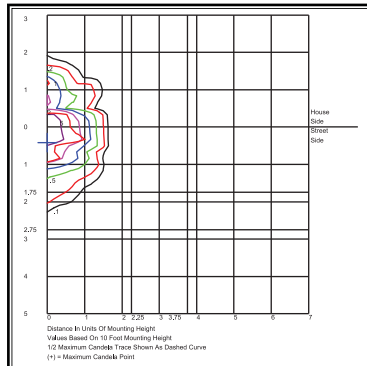

DIMENSIONS

WP34

LIGHTING & ELECTRICAL PRODUCTS GROUP

WP

Wall Pack Series

Crescent II Up/Down Wall Sconce

PHOTOMETRICS

WP34M70 (Up/Down)