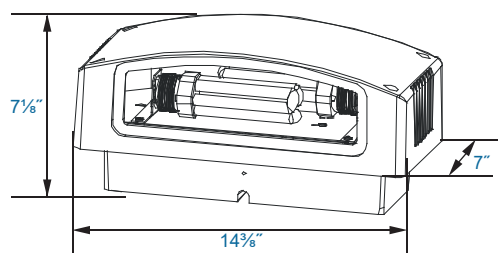

Wall Pack Series

Crescent II Up/Down Wall Sconce

Housing:

Decorative Die Cast Aluminum Housing, Nickel-Plated Stainless Steel Hardware. Textured Architectural Bronze Powdercoat Finish Over a Chromate Conversion Coating.

Reflector:

Aluminum Reflector, Includes Removable Baffle to Convert Fixture From Down Light Only to Up/Down Light

Lens:

Tempered Clear Flat Glass Lenses

Socket:

HID: Porcelain 4KV Pulse Rated Medium Base Socket with Nickel Plated Screw Shell
PL: Plug-In Type, GX24Q-4

Mounting:

Cast-in Template for Mounting Directly Over a 4" Recessed Outlet Box, or Use 1/2" Surface Conduit.

Wattage:

High Pressure Sodium: 50 to 70w
Metal Halide: 50 to 70w
Compact Fluorescent: 1 x 26 to 42w,
2 x 26 to 42w

Listing & Ratings:

CSA: Listed for Wet Locations

Add: PC1 120V Photocell (Field Installed)
PC2 240-277V Photocell (Field Installed)

Other Wattages & Custom Colors Available
Upon Request.

QSSI

Lighting & Electrical Products Group

Phone: (813) 316-2221

Fax: (813) 855-3717

Email: customerservice@qssi.com

WP

Kit(s)	Description			
Catalog #	Description			
WP34	Crescent II Up/Down or Down Only Wall Sconce, HID Kit			
WP34F1	Crescent II Up/Down or Down Only Wall Sconce, Single Fluorescent Kit			
WP34F2	Crescent II Up/Down Wall or Down Only Sconce, Twin Fluorescent Kit			
Complete Units (Lamp Included)				
Catalog #	Wattage	Voltage	Lamp	Ballast
WP34H50R120L	50	120	HPS	R-NPF
WP34H70R120L	70	120	HPS	R-NPF
WP34H50DL	50	120/277	HPS	HX-HPF
WP34H70QL	70	Quad	HPS	HX-HPF
WP34M50DL	50	120/277	MH	HX-HPF
WP34M70QL	70	Quad	MH	HX-HPF
WP34F26EL	1 x 26	120-277	PL	Electronic
WP34F32EL	1 x 32	120-277	PL	Electronic
WP34F42EL	1 x 42	120-277	PL	Electronic
WP34F52EL	2 x 26	120-277	PL	Electronic
WP34F64EL	2 x 32	120-277	PL	Electronic
WP34F84EL	2 x 42	120-277	PL	Electronic