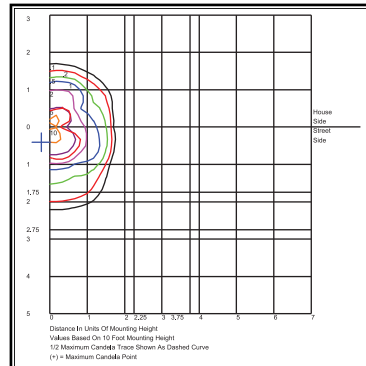

DIMENSIONS

WP34

LIGHTING & ELECTRICAL PRODUCTS GROUP

WP

Wall Pack Series

Crescent II Up/Down Wall Sconce

PHOTOMETRICS

WP34M70 (Up/Down)